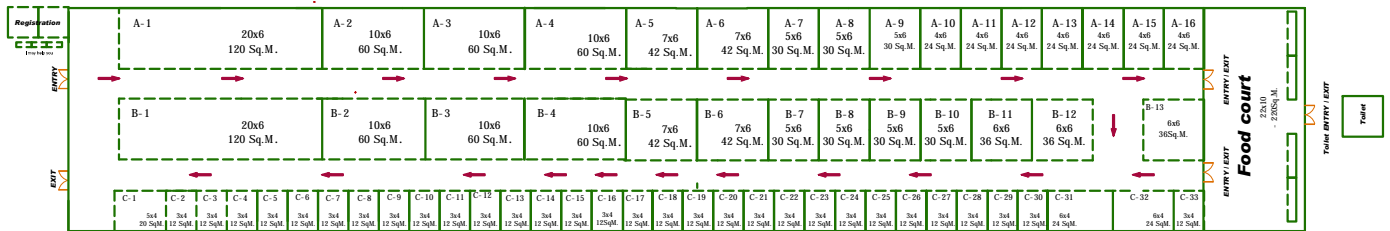

**YARN, FABRIC
& ACCESSORIES**
TRADE SHOW 2019

**21ST - 23RD FEBRUARY 2019, DANA MANDI, BAHADUR KE ROAD,
NEAR JALANDHAR BYEPASS, LUDHIANA, PUNJAB, INDIA**

*--- indicates the open sides of the stall